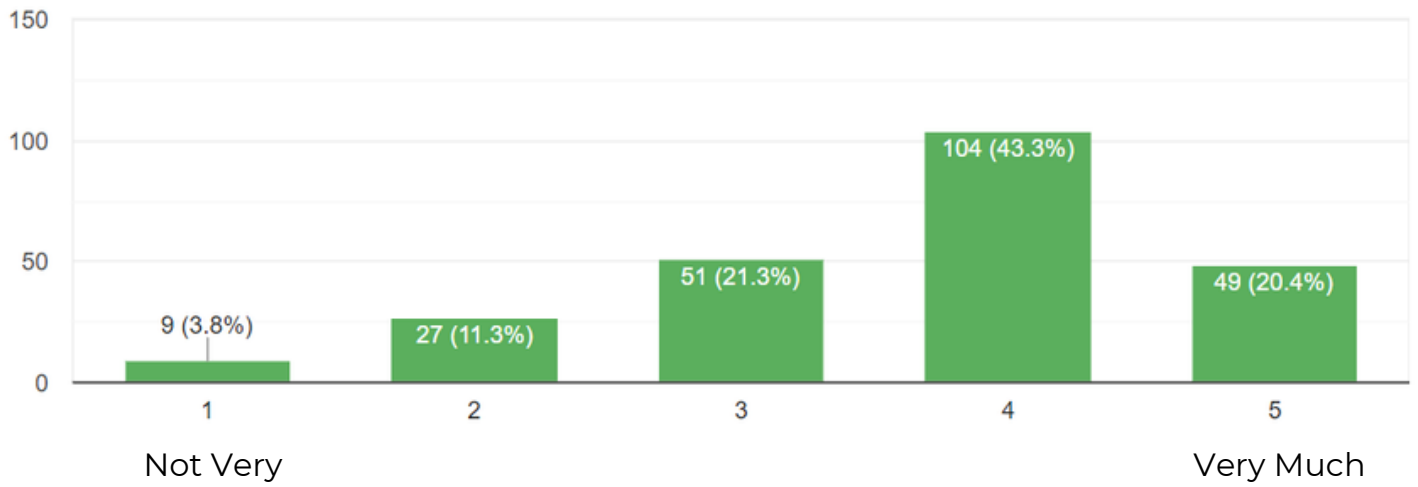

Overall, how satisfied are you with the Whispering Pines neighborhood?

240 responses