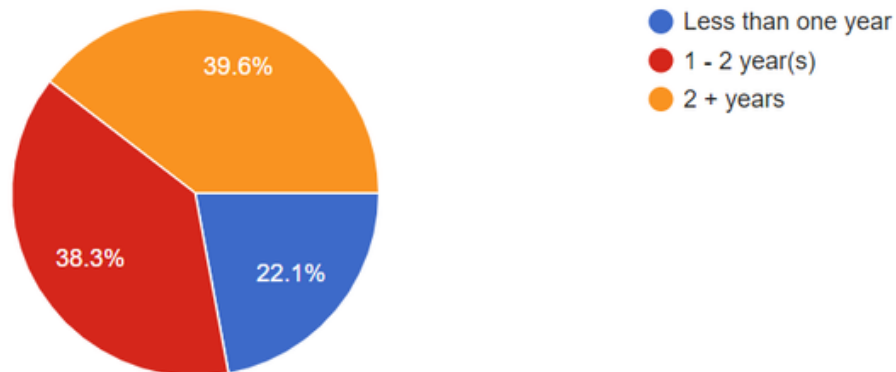

How long have you lived in the Whispering Pines neighborhood?

240 responses

What is your current status?

240 responses